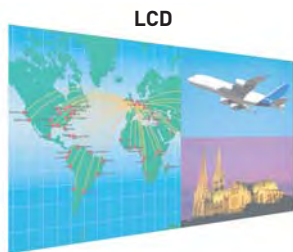

Beautiful Images from Any Angle

When you view an LCD from an angle, you'll notice that the skin tones appear whitish. But with our 103-inch plasma display panel, colors look virtually just as good from a sharp angle as they do from directly in front. Self-emitting system provides a stable color appearance, even when the screen is viewed from an angle.

Picture appears whitish.