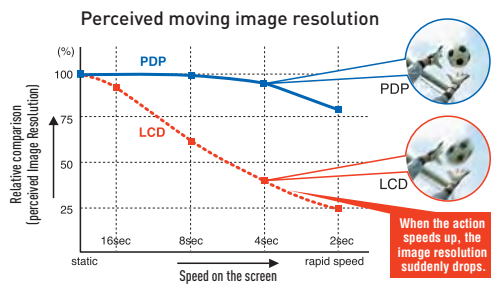

### 103-inch Advantages

- The huge screen is suitable for mini-theater and high-end home theater applications.
- Provides outstanding motion-image resolution, so movies are clear and sharp.
- In Super Cinema Mode, Digital Color Reality delivers film-like reproduction of movie ambience.

## Accurate Reproduction of the Ambience in Movies

Digital Color Reality technology delivers accurate gradation from light to dark. By continuously adjusting the white balance and performing gamma correction as scenes change, this technology accurately expresses the warmth of light, and reproduces delicate shading. With movie scenes especially, the new plasma displays create the kind of faithful ambience that were difficult for previous systems to deliver.

## Superior Motion Image Resolution

To deliver the full beauty of HD images, the display needs to render motion images in clear detail. Plasma display panels use a self-illuminating system to boost resolution in images with fast motion. Panasonic brings out all the beauty inherent in 1080p HD to reproduce crisp, sharp images that move smoothly even when viewed on a huge, 103-inch screen.