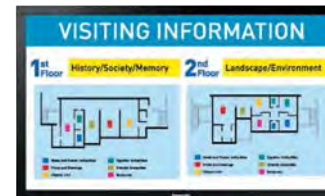

103-inch plasma display