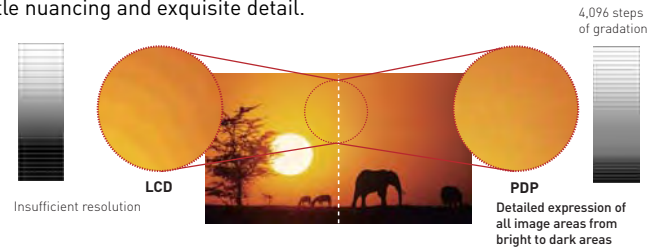

Industry-Leading 4,096 Gradation Steps

Detailed gradation is essential for reproducing smooth, natural colors. This is one of the keys to the unsurpassed image quality of our 103-inch plasma model. Achieving the equivalent of 4,096 gradation steps – which is industry leading – Panasonic 103-inch plasma renders images with natural coloration, subtle nuancing and exquisite detail.