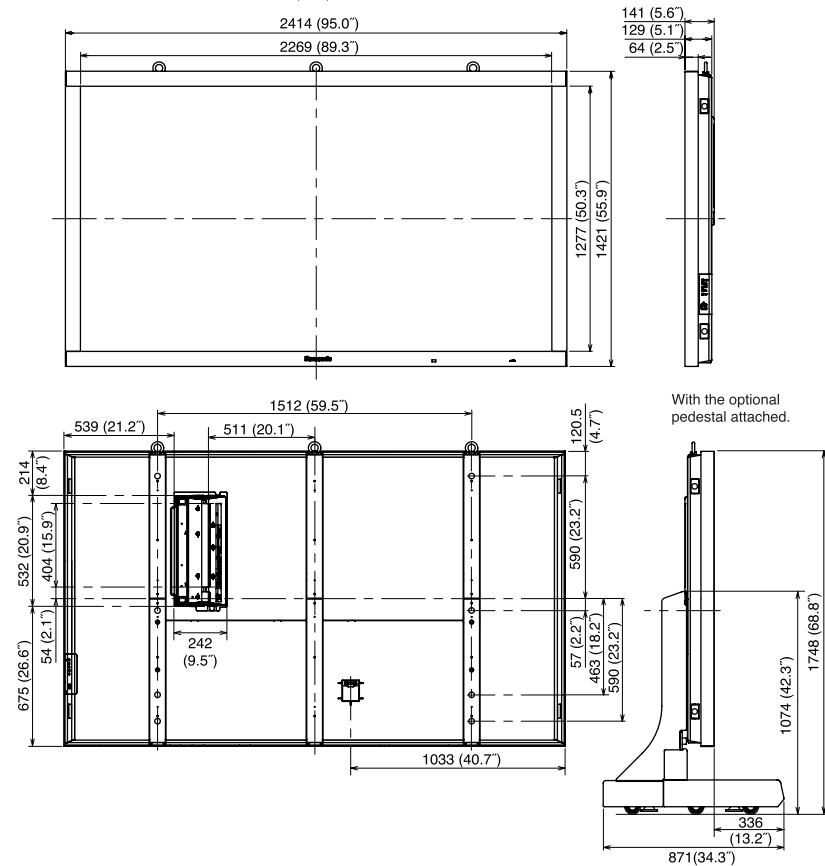

# Specifications

DISPLAY	
Screen Size (Diagonal)	102.5-inch
Aspect Ratio	16:9
Effective Display Area (W x H)	2,269 x 1,277 mm (89.3' x 50.3')
Resolution (H x V)	1,920 x 1,080 pixels
Pixel Pitch (H x V)	1.182 x 1.182 mm
Contrast Ratio	5,000:1
Gradation	4,096 steps (equivalent)
SIGNAL COMPATIBILITY	
Scan Rate	Horizontal frequency: 15 — 110 kHz; Vertical frequency: 48 — 120 Hz
PC Signal Compatibility	VGA, WVGA, SVGA, XGA, WXGA, WXGA+, SXGA, SXGA+, WSXGA+, UXGA, WUXGA (UXGA and over resolution: compressed)
Supported Video Standards	NTSC, PAL, PAL 60, SECAM, Modified NTSC
Video Signal Compatibility	525 (480)/60i, 60p; 625 (575)/50i, 50p; 750 (720)/60p, 50p; 1125 (1080)/60i, 50i, 24p, 24sF, 25p, 30p, 60p, 50p; 1250 (1080)/50i
INPUT/OUTPUT	
Fixed Terminals	
PC IN	Mini D-sub 15pin x 1; Analog RGB/Component; Plug & Play (VESA DDC 2B)
AUDIO IN	M3 jack x 1
SERIAL	D-sub 9-pin x 1, External control, RS-232C compatible
Interchangeable Terminals	
Slot1	Vacant
Slot2	TH-103PF10UK/WK/CK/TK/RK TH-103PF10EK
Slot3	DVI-D In (DVI 24-pin x 1), Audio In (M3 jack x 1; L/R: 0.5 Vrms) Component In (BNC x 3, Analog RGB/Component), Audio In (L/R) (RCA pin jack x 2)
SOUND	
Audio Output	Line Out (L/R)
ELECTRICAL	
Power Requirements	220 - 240 V AC, 50 Hz/60 Hz
Power Consumption	1,550 W (TH-103PF10UK); 1,500 W (TH-103PF10EK/WK/CK/TK/RK)
MECHANICAL	
Dimensions (W x H x D <sup>1)</sup> )	2,414 x 1,421 x 127.5 mm (95.0° x 55.9° x 5.0°)
Weight (approx.)	220 kg (485 lbs.)
OPERATING ENVIRONMENT	
Temperature	0°C — 40°C (32°F — 104°F)
Humidity	20% — 80% (Non condensation)
Altitude	0 — 2,400 m (0 — 7,800 feet)

# Dimensions

Unit: mm (inch)