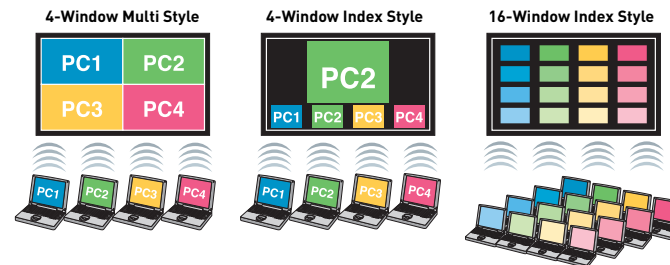

Wireless Presentation System

Mounting the optional Wireless Presentation Board to a conference display unit allows wireless connection of up to eight displays and four PCs. This is enough to show images in every area of a conference hall. It also eliminates the bothersome task of removing and reconnecting cables when using multiple PCs. High-speed wireless transmission provides smooth display of video clips, animation, and other types of large-volume data. Audio tracks are sent simultaneously, enabling dynamic presentations with active images and sounds.

* Sound is produced only when using a single, full-screen display of a single PC image.