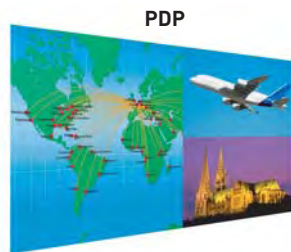

Picture remains beautiful.