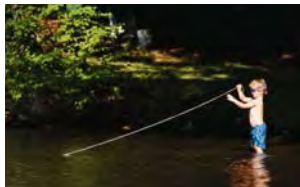

Accurate Reproduction of the Ambience in Movies

Digital Color Reality technology delivers accurate gradation from light to dark. By continuously adjusting the white balance and performing gamma correction as scenes change, this technology accurately expresses the warmth of light, and reproduces delicate shading. With movie scenes especially, the new plasma displays create the kind of faithful ambience that were difficult for previous systems to deliver.

Faithfully expresses subtle color differences in bright and shaded areas.