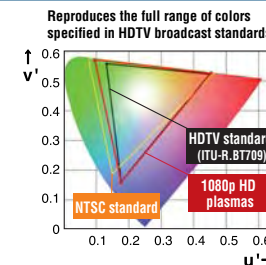

## Superior Motion Image Resolution

To deliver the full beauty of HD images, the display needs to render motion images in clear detail. Plasma display panels use a self-illuminating system to boost resolution in images with fast motion. Panasonic brings out all the beauty inherent in 1080p HD to reproduce crisp, sharp images that move smoothly even when viewed on a huge, 103-inch screen.

## Industry-Leading 4,096 Gradation Steps

Detailed gradation is essential for reproducing smooth, natural colors. This is one of the keys to the unsurpassed image quality of our 103-inch plasma model. Achieving the equivalent of 4,096 gradation steps – which is industry leading – Panasonic 103-inch plasma renders images with natural coloration, subtle nuancing and exquisite detail.

## Deep, Crisp Blacks with 5,000:1 Contrast Ratio

Panasonic takes specifications to even higher levels with its 5,000:1 contrast ratio, allowing our 103-inch plasma displays to provide remarkable images in nearly any viewing environment. They reproduce beautiful images with tight, rich blacks – a hallmark of high-quality plasma displays – as well as smooth, natural tonal gradation and outstanding depth.

## Reproducing the Entire HDTV Color Range

HD sources are based on the HDTV standard rather than the conventional NTSC standard. In our new 1080p HD models, the panel phosphor characteristics closely match the HDTV-standard color gamut. This lets our plasmas reproduce the entire color range specified in the HDTV standard (ITU-R. BT709), so images are faithful to the original HD source.